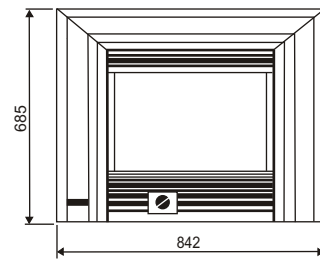

Piccolo

1300 HEATER

1300 432 837

www.pivotstove.com.au