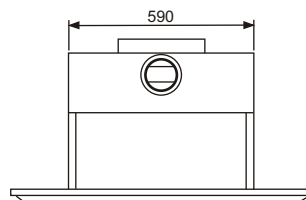

* Wider fascia available, A = 964, B = 672

Spigot size 100mm

**G is the distance from the back of the fascia to the front of the flue spigot.

Gas connection is on the left side.

The power lead exits the fascia on the left hand side.

INBUILT

Zero Clearance Installation

	Fascia Width	Fascia Height	H	I	J
Piccolo	965	765	710	580	735
Sofia	965	765	710	580	735
Madrid	965	765	710	580	735
Surefire	825	760	839	428	1118

For full warranty details refer to your owner's manual. All heaters must be installed and serviced by an authorised installer or gas technician to local building codes. Due to ongoing enhancements, specifications may change without notice. Flues shown in pictures and setting are for illustration purposes only. Consult your specialist dealer with the details of your specific installation requirements.

NB: It is important to note that this dimensions page is a guide only. Please refer to the installation manual supplied for accurate manufacturer recommendations. All details are available on www.pivotstove.com.au.