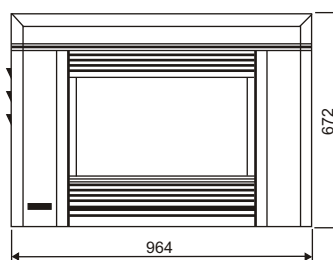

* Wider fascia available, A = 964, B = 672

Spigot size 100mm

**G is the distance from the back of the fascia to the front of the flue spigot.

Gas connection is on the left side.

The power lead exits the fascia on the left hand side.

INBUILT

Zero Clearance Installation

	Fascia Width	Fascia Height	H	I	J
Piccolo	965	765	710	580	735
Sofia	965	765	710	580	735
Madrid	965	765	710	580	735
Surefire	825	760	839	428	1118

For full warranty details refer to your owner's manual. All heaters must be installed and serviced by an authorised installer or gas technician to local building codes. Due to ongoing enhancements, specifications may change without notice. Flues shown in pictures and setting are for illustration purposes only. Consult your specialist dealer with the details of your specific installation requirements.

NB: It is important to note that this dimensions page is a guide only. Please refer to the installation manual supplied for accurate manufacturer recommendations. All details are available on www.pivotstove.com.au.