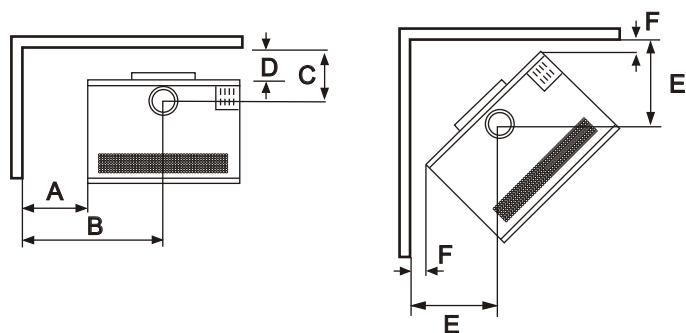

Freestanding Gas Fires

Clearances (mm)	A	B	C	D	E	F
Monaco	140	470	210	135	350	65
Cardrona	275	606	210	135	335	50
Geneva [®]	275	555	354	100	426	50

Dimensions (mm)	Full height (H)	Full width (W)	Full depth (D)
	Monaco	707	660
Cardrona	707	660	*453
Geneva [®]	750	560	457

* Wider fascia available, A = 964, B = 672

Spigot size 100mm

**G is the distance from the back of the fascia to the front of the flue spigot.

Gas connection is on the left side.

The power lead exits the fascia on the left hand side.