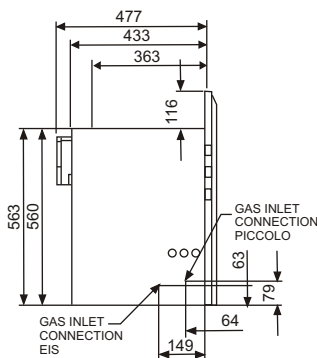

* Wider fascia available, A = 964, B = 672

Spigot size 100mm

**G is the distance from the back of the fascia to the front of the flue spigot.

Gas connection is on the left side.

The power lead exits the fascia on the left hand side.

INBUILT

Zero Clearance Installation

	Fascia Width	Fascia Height	H	I	J
Piccolo	965	765	710	580	735
Sofia	965	765	710	580	735
Madrid	965	765	710	580	735
Surefire	825	760	839	428	1118

For full warranty details refer to your owner's manual. All heaters must be installed and serviced by an authorised installer or gas technician to local building codes. Due to ongoing enhancements, specifications may change without notice. Flues shown in pictures and setting are for illustration purposes only. Consult your specialist dealer with the details of your specific installation requirements.

NB: It is important to note that this dimensions page is a guide only. Please refer to the installation manual supplied for accurate manufacturer recommendations. All details are available on www.pivotstove.com.au.