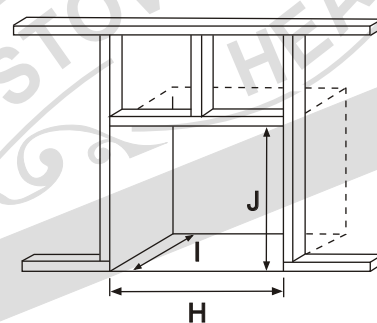

* Wider fascia available, A = 964, B = 672

Spigot size 100mm

**G is the distance from the back of the fascia to the front of the flue spigot.

Gas connection is on the left side.

The power lead exits the fascia on the left hand side.

INBUILT

Zero Clearance Installation

	Fascia Width	Fascia Height	H	I	J
Piccolo	965	765	710	580	735
Sofia	965	765	710	580	735
Madrid	965	765	710	580	735
Surefire	825	760	839	428	1118

For full warranty details refer to your owner's manual. All heaters must be installed and serviced by an authorised installer or gas technician to local building codes. Due to ongoing enhancements, specifications may change without notice. Flues shown in pictures and setting are for illustration purposes only. Consult your specialist dealer with the details of your specific installation requirements.