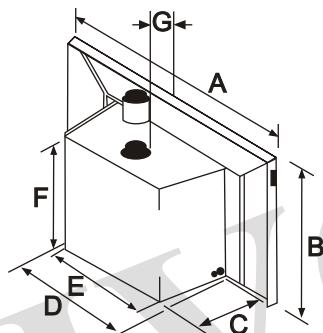

Insert & Inbuilt Gas Fires

INSERT

Masonry Chimney Installation

	A	B	C	D	E	F	G**
Piccolo	842*	685*	477	590	590	563	313
Sofia	842*	685*	477	590	590	563	313
Madrid	842*	685*	477	590	590	563	313
Surefire	825	650	347	730	667	600	183

* Wider fascia available, A = 964, B = 672

Spigot size 100mm

**G is the distance from the back of the fascia to the front of the flue spigot.

Gas connection is on the left side.

The power lead exits the fascia on the left hand side.

INBUILT