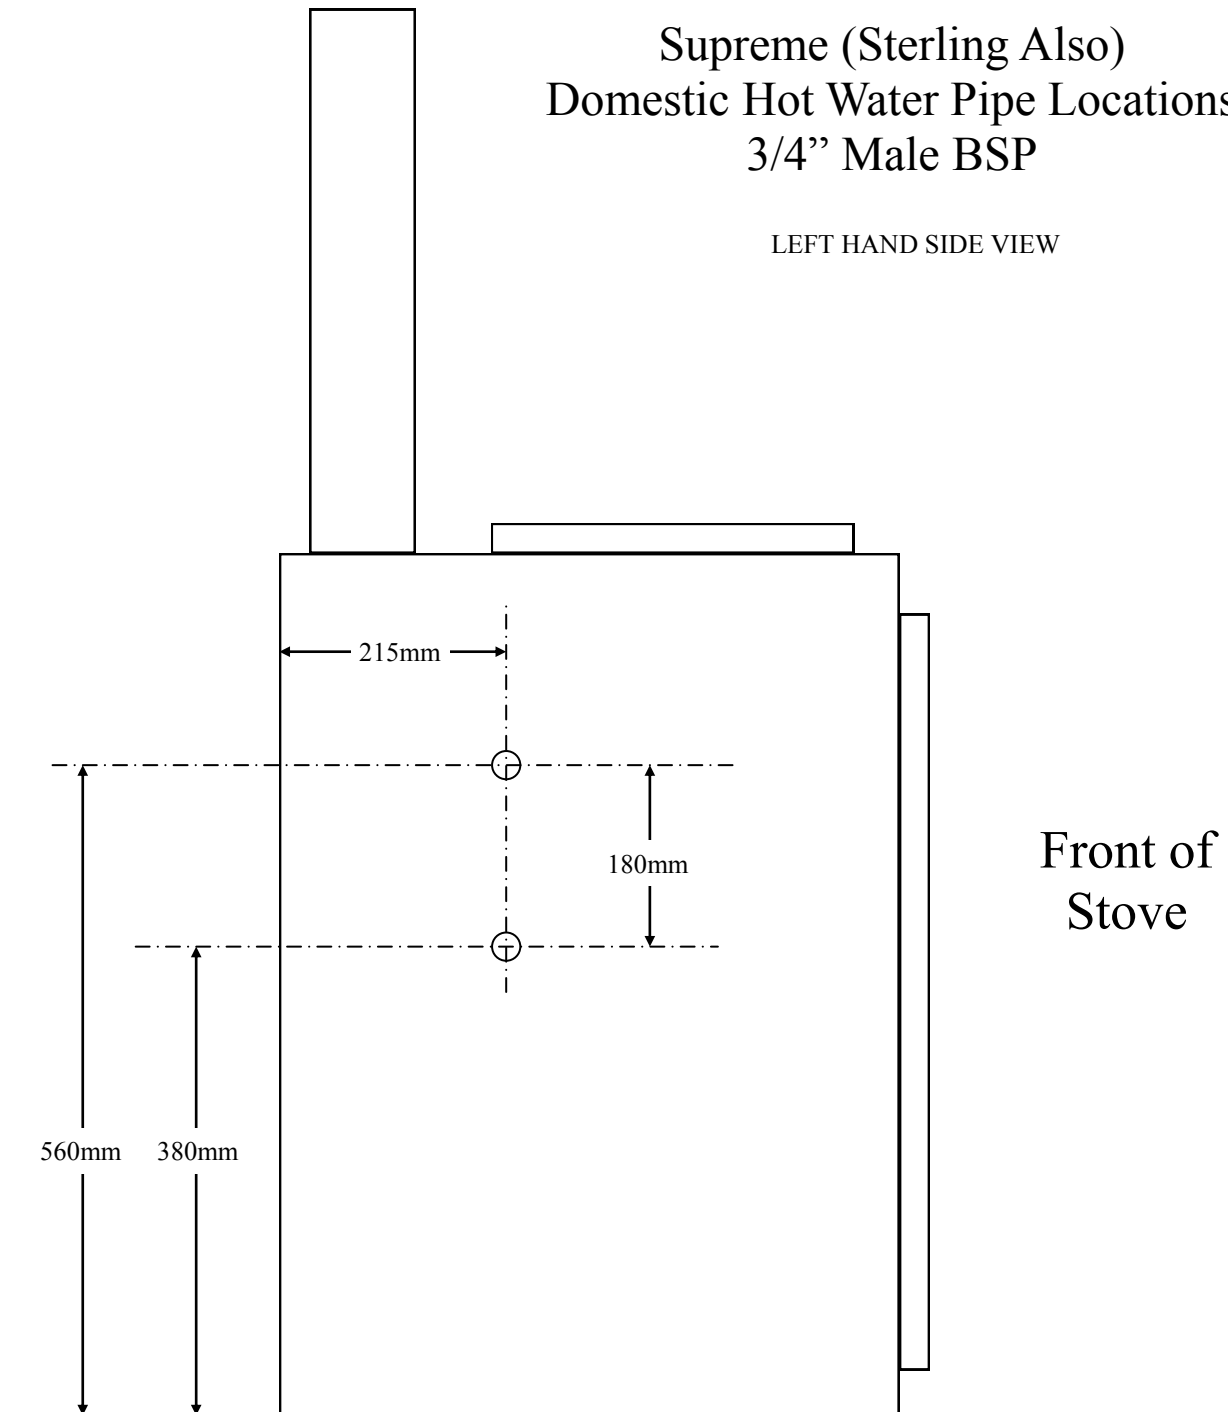

Supreme (Sterling Also)  
Domestic Hot Water Pipe Locations  
3/4" Male BSP

LEFT HAND SIDE VIEW

PLEASE NOTE  
These dimensions DO NOT APPLY  
To CD (central heat) models