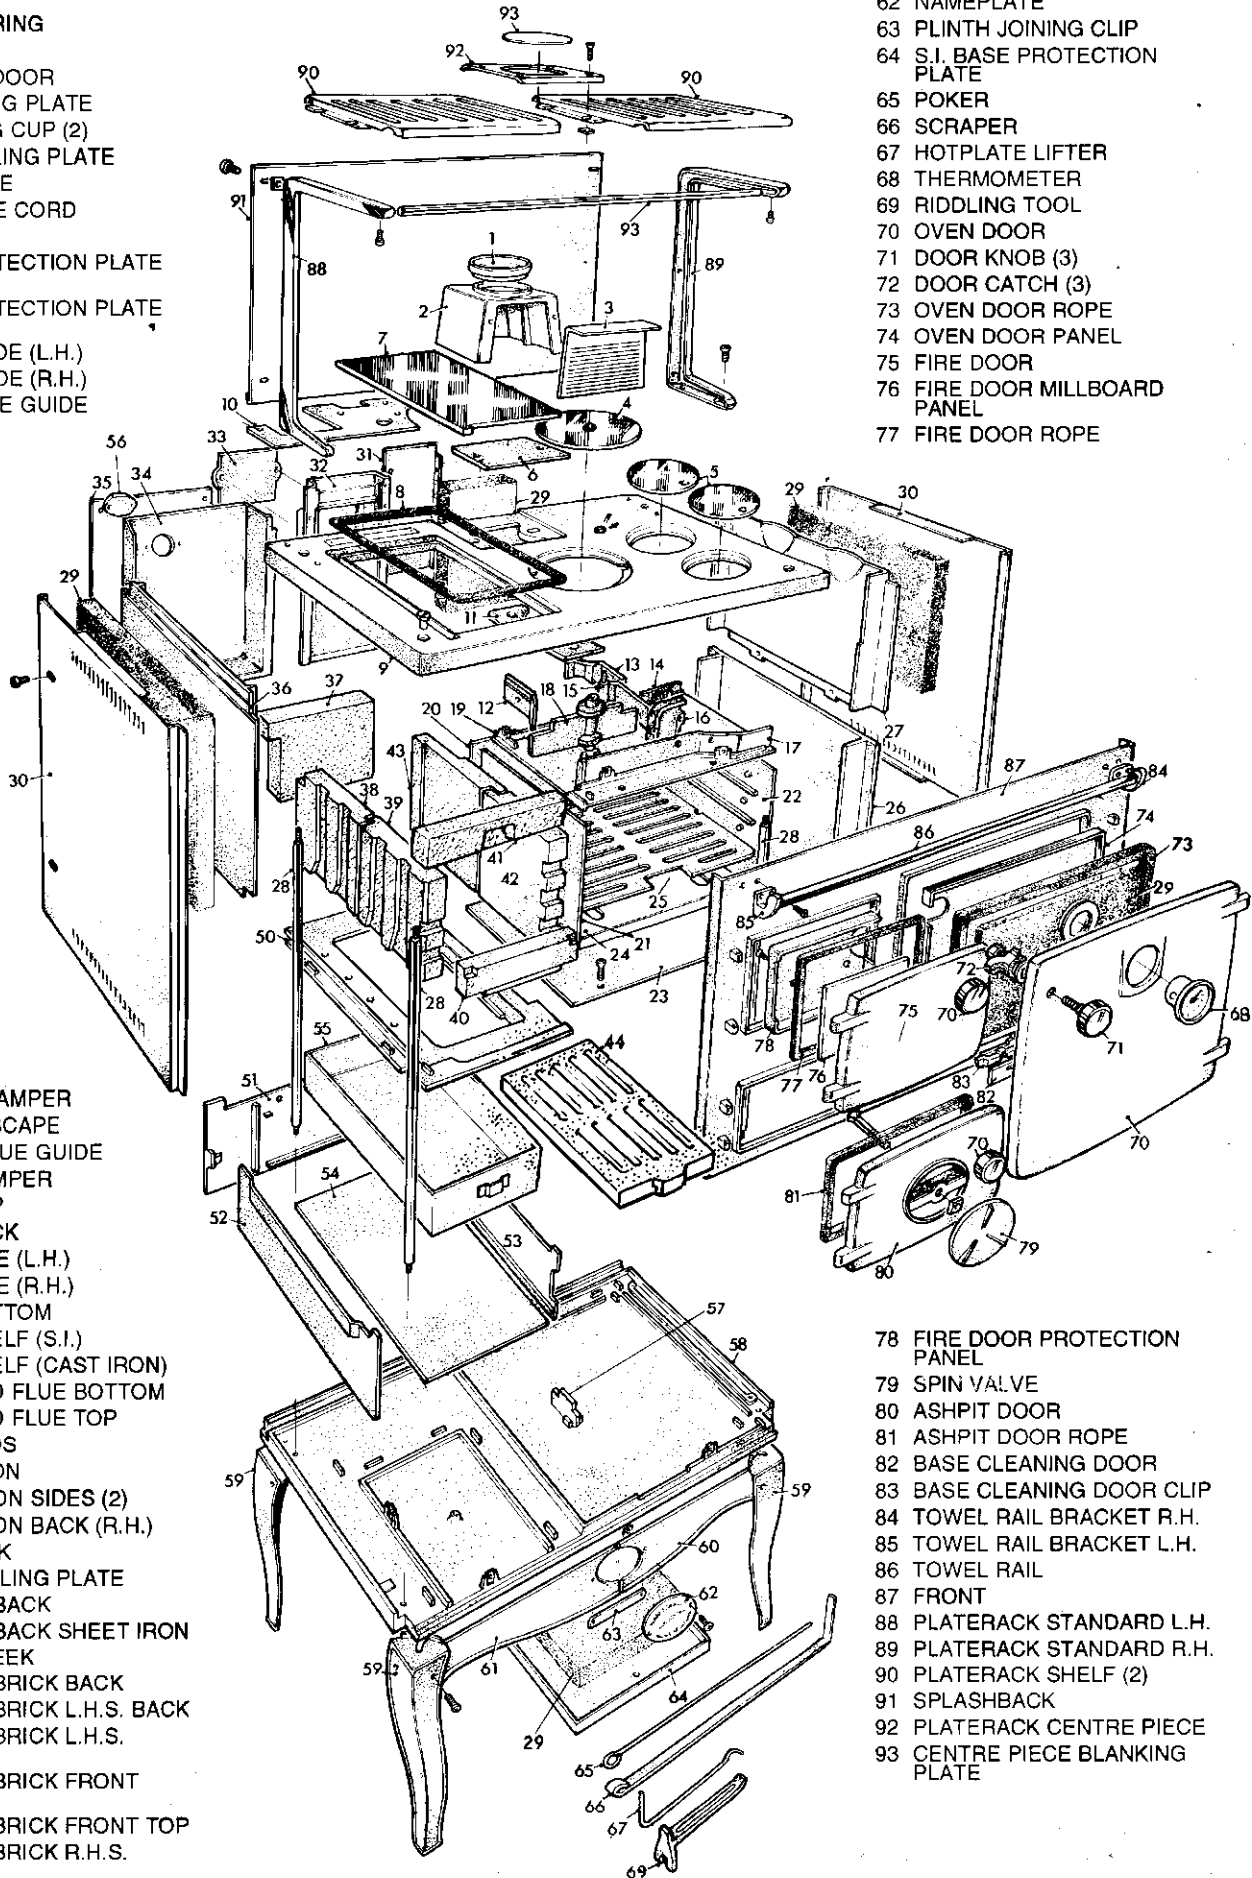

STANLEY

Traditional

MULTI FUEL

- 1 BONNET RING
- 2 BONNET
- 3 BONNET DOOR
- 4 SIMMERING PLATE
- 5 CLEANING CUP (2)
- 6 HOB SEALING PLATE
- 7 HOT PLATE
- 8 HOTPLATE CORD
- 9 HOB
- 10 HOB PROTECTION PLATE (LARGE)
- 11 HOB PROTECTION PLATE (SMALL)
- 12 FLUE GUIDE (L.H.)
- 13 FLUE GUIDE (R.H.)
- 14 BACK FLUE GUIDE

- 43 FIREBOX BRICK R.H.S. BACK
- 44 RIDDLING GRATE
- 50 BOTTOM GRATE REST
- 51 ASH PIT BACK
- 52 ASHPIT L.H.S.
- 53 ASHPIT R.H.S.

- 54 ASHPIT BOTTOM
- 55 ASHPAN
- 56 FIREBOX BLANKING PLATE
- 57 FLUE CHECK
- 58 BASE
- 59 LEGS (4)
- 60 PLINTH JOINING CLIP
- 61 PLINTH L.H.S.
- 62 NAMEPLATE
- 63 PLINTH JOINING CLIP
- 64 S.I. BASE PROTECTION PLATE
- 65 POKER
- 66 SCRAPER
- 67 HOTPLATE LIFTER
- 68 THERMOMETER
- 69 RIDDLING TOOL
- 70 OVEN DOOR
- 71 DOOR KNOB (3)
- 72 DOOR CATCH (3)
- 73 OVEN DOOR ROPE
- 74 OVEN DOOR PANEL
- 75 FIRE DOOR
- 76 FIRE DOOR MILLBOARD PANEL
- 77 FIRE DOOR ROPE

- 15 DIRECT DAMPER
- 16 STEAM ESCAPE
- 17 FRONT FLUE GUIDE
- 18 OVEN DAMPER
- 19 OVEN TOP
- 20 OVEN BACK
- 21 OVEN SIDE (L.H.)
- 22 OVEN SIDE (R.H.)
- 23 OVEN BOTTOM
- 24 OVEN SHELF (S.I.)
- 25 OVEN SHELF (CAST IRON)
- 26 OVEN END FLUE BOTTOM
- 27 OVEN END FLUE TOP
- 28 STAY RODS
- 29 INSULATION
- 30 SHEET IRON SIDES (2)
- 31 SHEET IRON BACK (R.H.)
- 32 FLUE BACK
- 33 BACK SEALING PLATE
- 34 FIREBOX BACK
- 35 FIREBOX BACK SHEET IRON
- 36 SHAM CHEEK
- 37 FIREBOX BRICK BACK
- 38 FIREBOX BRICK L.H.S. BACK
- 39 FIREBOX BRICK L.H.S. FRONT
- 40 FIREBOX BRICK FRONT BOTTOM
- 41 FIREBOX BRICK FRONT TOP
- 42 FIREBOX BRICK R.H.S. FRONT