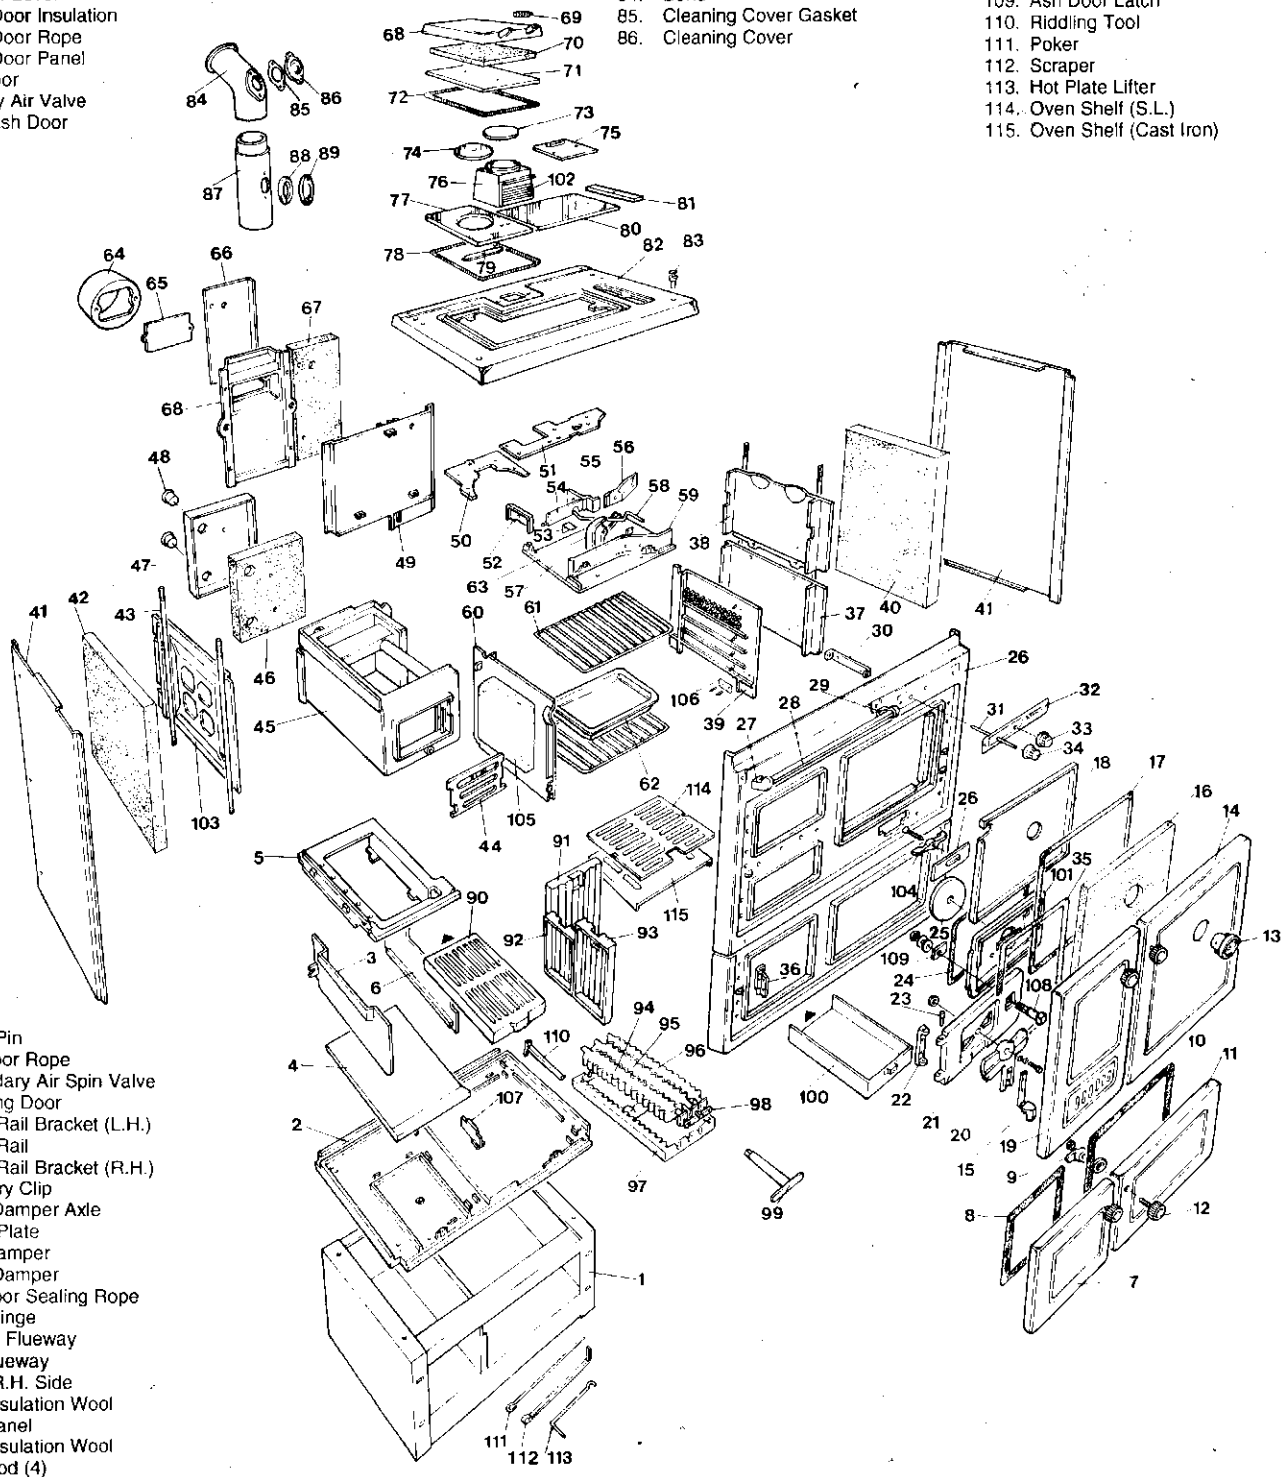

58. Direct Flue Damper Rod
59. Front Flue Guide
60. Top Oven Side L.H.
61. Oven Shelf (De-Luxe Model)
62. Oven Baking Tin
63. Steam Escape
64. Back Outlet Connection
65. Back Sealing Plate
66. Outer Back Panel
67. Back Insulation
68. Hot Plate Cover (De-Luxe Model)
69. Handle to Hotplate Cover
70. Plate to Cover
71. Plate to Cover
72. Hot Plate Cover Sealing Rope
73. Bonnet Blanking Plate (Top Outlet)
74. Hot Ring
75. Blanking Plate
76. Bonnet
77. Hot Plate L.H.
78. Hot Plate Sealing Rope
79. Hot Ring Clamp
80. Hot Plate R.H.
81. Cleaning Plate to Hob
82. Hob
83. Cap and Stay Nut
84. Bend
85. Cleaning Cover Gasket
86. Cleaning Cover

87. Pipe
88. Cleaning Cover Gasket
89. Cleaning Cover
90. Riddling Grate
91. Heat Shield Back Plate
92. Heat Shield Side Plate (Small)
93. Heat Shield Side Plate (Large)

DE-LUXE MODEL (Items 94 - 99)

94. Cruncher Grate L.H.
95. Cruncher Grate Centre
96. Cruncher Grate R.H.
97. Cruncher Grate Frame
98. Cruncher Grate Connecting Rod
99. Riddling Tool
100. Ash Tray
101. Fire Door Plate
102. Bonnet Front Plate
103. Sham Cheek
104. Front Cleaning Plate Latch
105. Fire Box Brick
106. Serial No. Plate
107. Deflector Plate
108. Ash Door Latch Axle
109. Ash Door Latch
110. Riddling Tool
111. Poker
112. Scraper
113. Hot Plate Lifter
114. Oven Shelf (S.L.)
115. Oven Shelf (Cast Iron)

23. Hinge Pin
24. Fire Door Rope
25. Secondary Air Spin Valve
26. Cleaning Door
27. Towel Rail Bracket (L.H.)
28. Towel Rail
29. Towel Rail Bracket (R.H.)
30. Capillary Clip
31. Oven Damper Axle
32. Name Plate
33. Flue Damper
34. Oven Damper
35. Fire Door Sealing Rope
36. Door Hinge
37. Bottom Flueway
38. Top Flueway
39. Oven R.H. Side
40. Side Insulation Wool
41. Side Panel
42. Side Insulation Wool
43. Stay Rod (4)