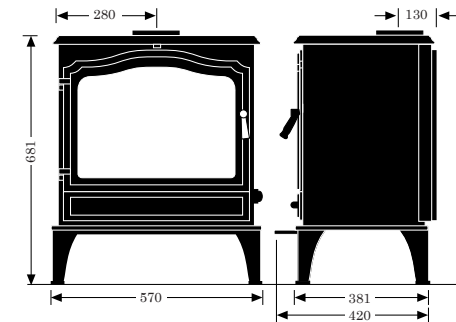

ESSE
MASTER
STOVE SINCE 1854
MAKERS

700 VISTA

10.5kW

The Esse 700 is true British quality. 100% English hand made, your Esse 700 is perfect for heating up to 110m². Fuel is loaded through a single fire door with our signature Vista arch window offering a superb view of the fire inside. Its majestic stature makes it ideal for a large fireplace, or freestanding in your lounge room.

The ESSE 700 Vista is a multi-fuel stove with a powerful 10.5 kW heat output. It uses a twin position riddling grate makes the ESSE 700 Vista ideal for burning wood. Primary and secondary air controls provide simple yet complete control over the 700 Vista's impressive output.

The 700 Vista boasts the quality engineering and simple maintenance you would expect of ESSE.

OUTPUT	10.5kW
EFFICIENCY	64%
EMISSIONS	1g/m
FLUE PIPE DIAMETER	6" (150mm)
APPROVED FOR USE ON DECORATIVE HEARTHES	YES
WEIGHT	102kg
STYLE	RADIANT
BURN TIME	6-8 HOURS
CLEARANCES TO COMBUSTIBLES	400mm side, 400mm rear, (250mm with additional heat shield), 450mm top, 305mm front
AVAILABLE WITH LOG STORE	300mm (H)