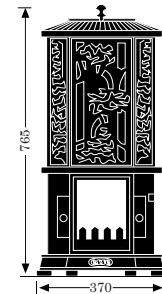

SOLO ELECTRIC 2kW

The traditionally designed ESSE Solo is living proof that an electric stove can be a powerful and elegant addition to any room.

It is available in black or polished finishes. Hand crafted in quality cast iron, it is both durable and efficient, silently pumping heat into every corner of the room. It is also equipped with a thermostatic control for maximum comfort.

The Solo has won a revered industry award, hailing it as the 'Best Electric Appliance'.

SOLO weight: 43kg

OUTPUT	UP TO 2kW
ELECTRIC SUPPLY	10AMP
WEIGHT	43KG
THERMOSTAT	YES
3 SETTING CONTROL	LIGHT/1kW/2kW