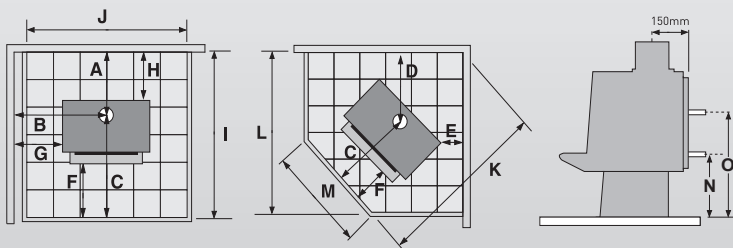

**LTD Model** - Suitable for properties with land area of two hectares or greater.

**Wetback** - Can be fitted with an energy saving wetback.

**m<sup>2</sup>** - The floor area the Metro wood fire is capable of heating.  
(Estimated on 2.4m stud height in an average NZ climate/insulation)

**Kilowatt Output** - The heat output with a Metro ECO Flue System fitted.  
(A Metro ECO Flue System will increase the overall heat efficiency in your home)

Model Dimensions (mm)	Width	Depth	Height	Firebox
	607	530	665	50 litres