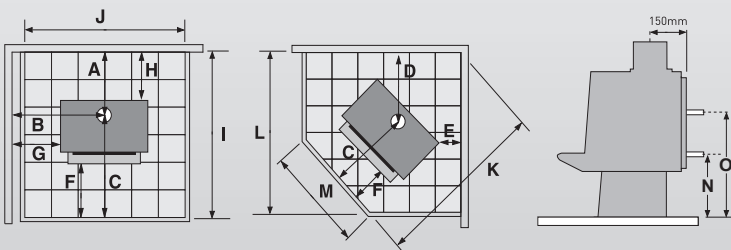

m² - The floor area the Metro wood fire is capable of heating. (Estimated on 2.4m stud height in an average NZ climate/insulation)

Wetback - Can be fitted with an energy saving wetback.

	Width	Depth	Height	Firebox
Model Dimensions (mm)	750	675	745	103 litres

Model Clearances (mm)														
A	B	C	D	E	F	G	H	I	J	K	L	M	N	O
270	675	725	500	125	200	300	120	995	905	1425	1175	505	353	543

Optional trim kits

Mega Rad trim kits include a three piece top rail, louvres and matching wire handles as illustrated.