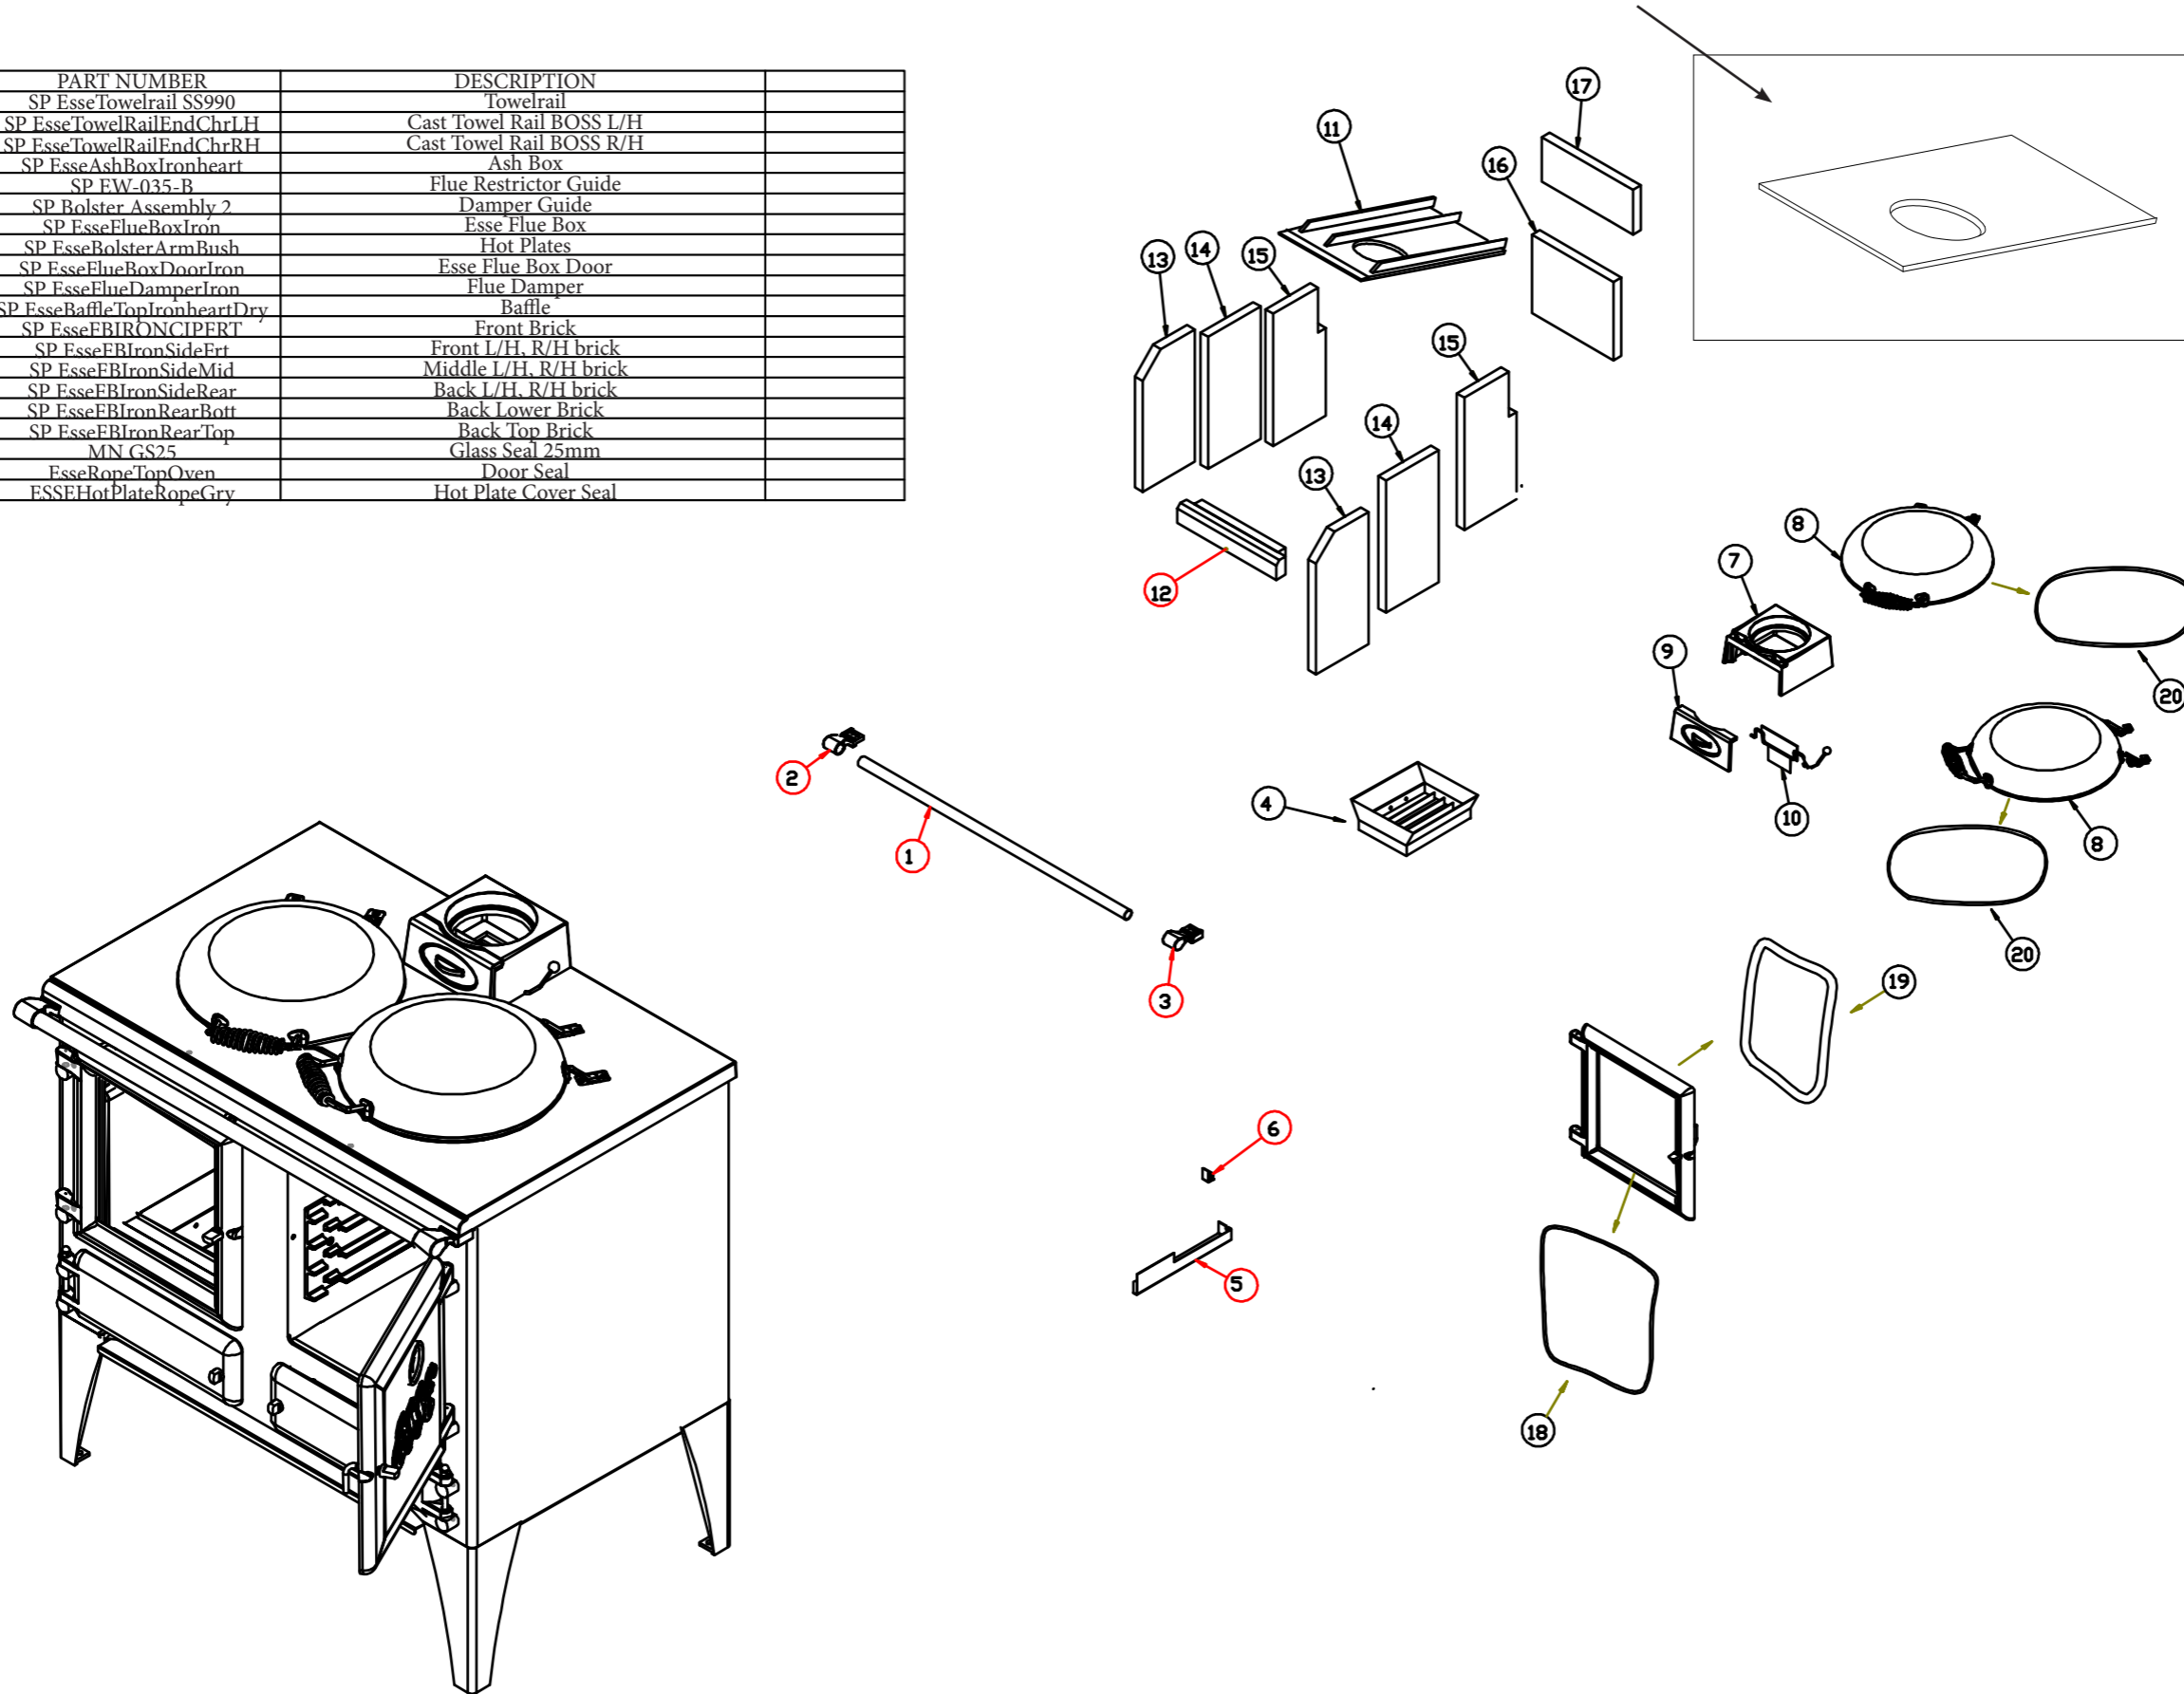

Ironheart

ITEM NO.	PART NUMBER	DESCRIPTION
1	SP EsseTowelrail SS990	Towelrail
2	SP EsseTowelRailEndChrLH	Cast Towel Rail BOSS L/H
3	SP EsseTowelRailEndChrRH	Cast Towel Rail BOSS R/H
4	SP EsseAshBoxIronheart	Ash Box
5	SP FW-035-B	Flue Restrictor Guide
6	SP Bolster Assembly 2	Damper Guide
7	SP EsseFlueBoxIron	Esse Flue Box
8	SP EsseBolsterArmBush	Hot Plates
9	SP EsseFlueBoxDoorIron	Esse Flue Box Door
10	SP EsseFlueDamperIron	Flue Damper
11	SP EsseBaffleTopIronheartDry	Baffle
12	SP EsseFBIRONCIPERT	Front Brick
13	SP EsseFBIronSideFrt	Front L/H, R/H brick
14	SP EsseFBIronSideMid	Middle L/H, R/H brick
15	SP EsseFBIronSideRear	Back L/H, R/H brick
16	SP EsseFBIronRearBott	Back Lower Brick
17	SP EsseFBIronRearTop	Back Top Brick
18	MN GS25	Glass Seal 25mm
19	EsseRopeTopOven	Door Seal
20	ESSEHotPlateRopeGry	Hot Plate Cover Seal

Ironheart Wet Model Baffle:

EsseBaffleTopIronheartWet

Notes:

Pivot Stove and Heating

Esse Ironheart

Project Number N/A

Date 22/10/16

Drawn By Pivot Hydraulics

Checked By Pivot Hydraulics

A- 1.00

REV -

Sheet Number 1

NOT TO SCALE