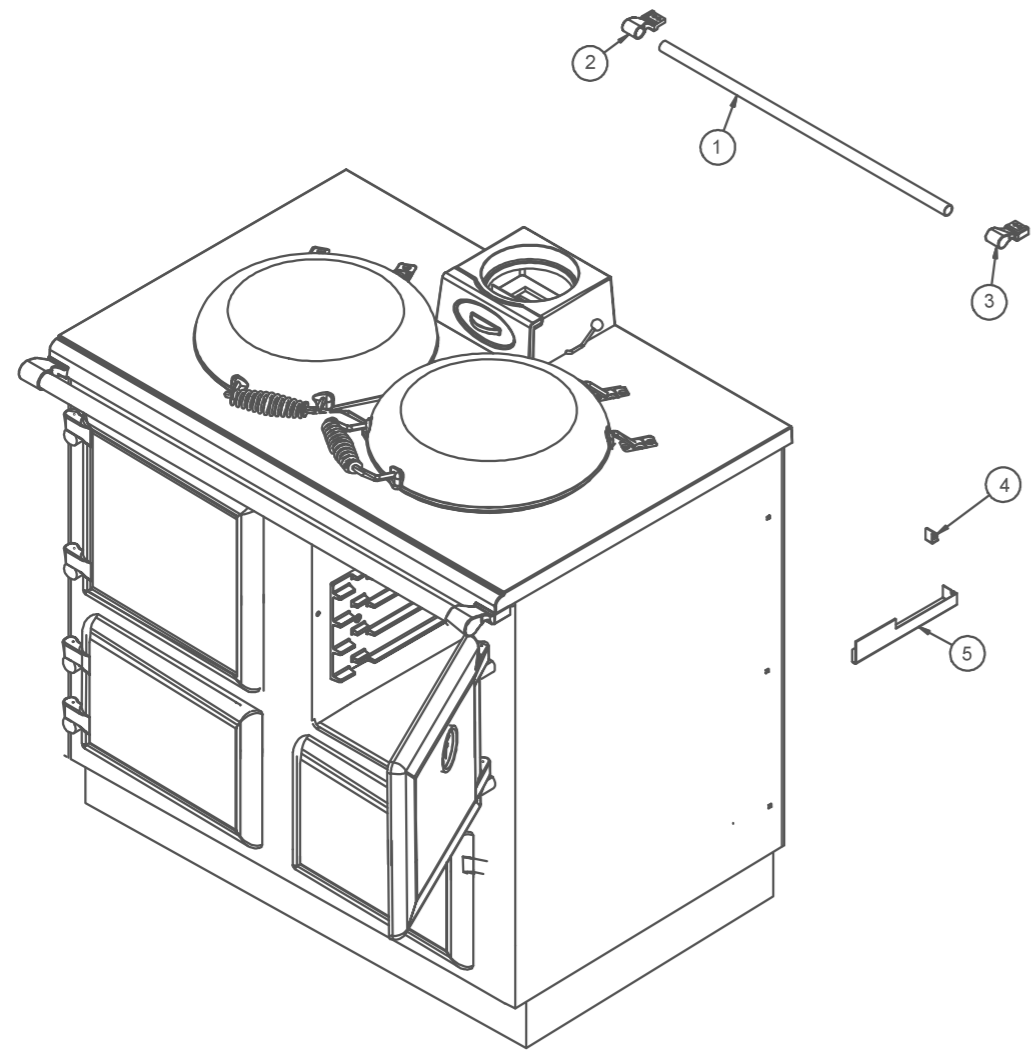

ESSE 990 WN (dry)

ITEM NO.	PART NUMBER	DESCRIPTION	ON HAND
1	SP EsseTowelrail SS990	Towelrail	
2	SP EsseTowelRailEndChrLH	Cast Towel Rail BOSS L/H	
3	SP EsseTowelRailEndChrRH	Cast Towel Rail BOSS R/H	
4	SP EW-035-B	Flue Restrictor Guide	
5	SP Bolster Assembly 2	Damper Guide	
6	SP EsseFB500/990Base	Base Brick	
7	SP EsseFB 500/990Frt	Front Brick	
8	SP Esse 990/500SideRH/LH	Side Brick	
9	SP Esse990/500 Baffle	Top Baffle	
10	SP EsseSeconCombustGrid	Cat After Burner	
11	SP EsseFB990/500Rear WN	Rear Brick (WN)	
12	SP EsseBaffleBracket990/500	Baffle Support Bracket	
13	SP EsseFB990/500TopRear	Top Rear Brick	
14	SP EsseFB990/500TopFrt	Top Front Brick	
15	SP EsseFlueBoxDoor	Esse Flue Box Door	
16	SP EsseFlueBox990/905	Esse Flue Box	
17	SP EsseFlueDamperWD	Flue Damper	
18	SP EsseBolserArmBush	Hot Plate Handle	
19	SP EsseHotPlateRopeGry	Bolster Rope Grey Mesh	
20	MN GS25	Glass Seal 25mm	
21	MN DS15	Door Seal 15mm	

Notes:

Pivot Stove and Heating	
Esse 990 WN	
Project Number	N/A
Date	22/10/16
Drawn By	Pivot Hydraulics
Checked By	Pivot Hydraulics

A- 2.00

REV	-
-----	---

Sheet Number 2

NOT TO SCALE