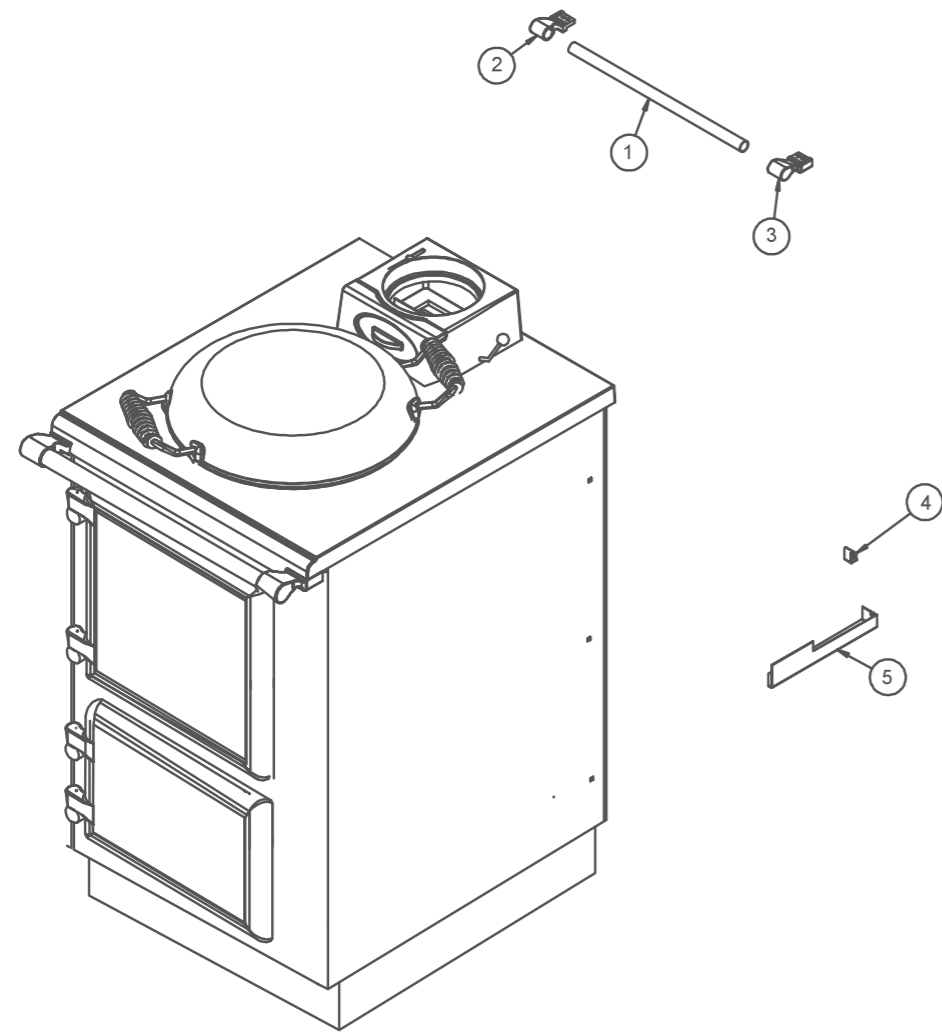

ESSE 500 WN (dry)

ITEM NO.	PART NUMBER	DESCRIPTION	ON HAND
1	SP EsseTowelrail SS990	Towelrail	
2	SP EsseTowelRailEndChrLH	Cast Towel Rail BOSS L/H	
3	SP EsseTowelRailEndChrRH	Cast Towel Rail BOSS R/H	
4	SP EW-035-B	Flue Restrictor Guide	
5	SP Bolster Assembly 2	Damper Guide	
6	SP EsseFB500/990Base	Base Brick	
7	SP EsseFB 500/990Frt	Front Brick	
8	SP Esse 990/500SideRH/LH	Side Brick	
9	SP Esse990/500 Baffle	Top Baffle	
10	SP EsseSeconCombustGrid	Cat After Burner	
11	SP EsseFB990/500Rear WN	Rear Brick (WN)	
12	SP EsseBaffleBracket990/500	Baffle Support Bracket	
13	SP EsseFB990/500TopRear	Top Rear Brick	
14	SP EsseFB990/500TopFrt	Top Front Brick	
15	SP EsseFlueBoxDoor	Esse Flue Box Door	
16	SP EsseFlueBox990/905	Esse Flue Box	
17	SP EsseFlueDamperWD	Flue Damper	
18	SP EsseBolserArmBush	Hot Plate Handle	
19	SP EsseHotPlateRopeGry	Bolster Rope Grey Mesh	
20	MN GS25	Glass Seal 25mm	
21	MN DS15	Door Seal 15mm	

REV -

Sheet Number 4

NOT TO SCALE